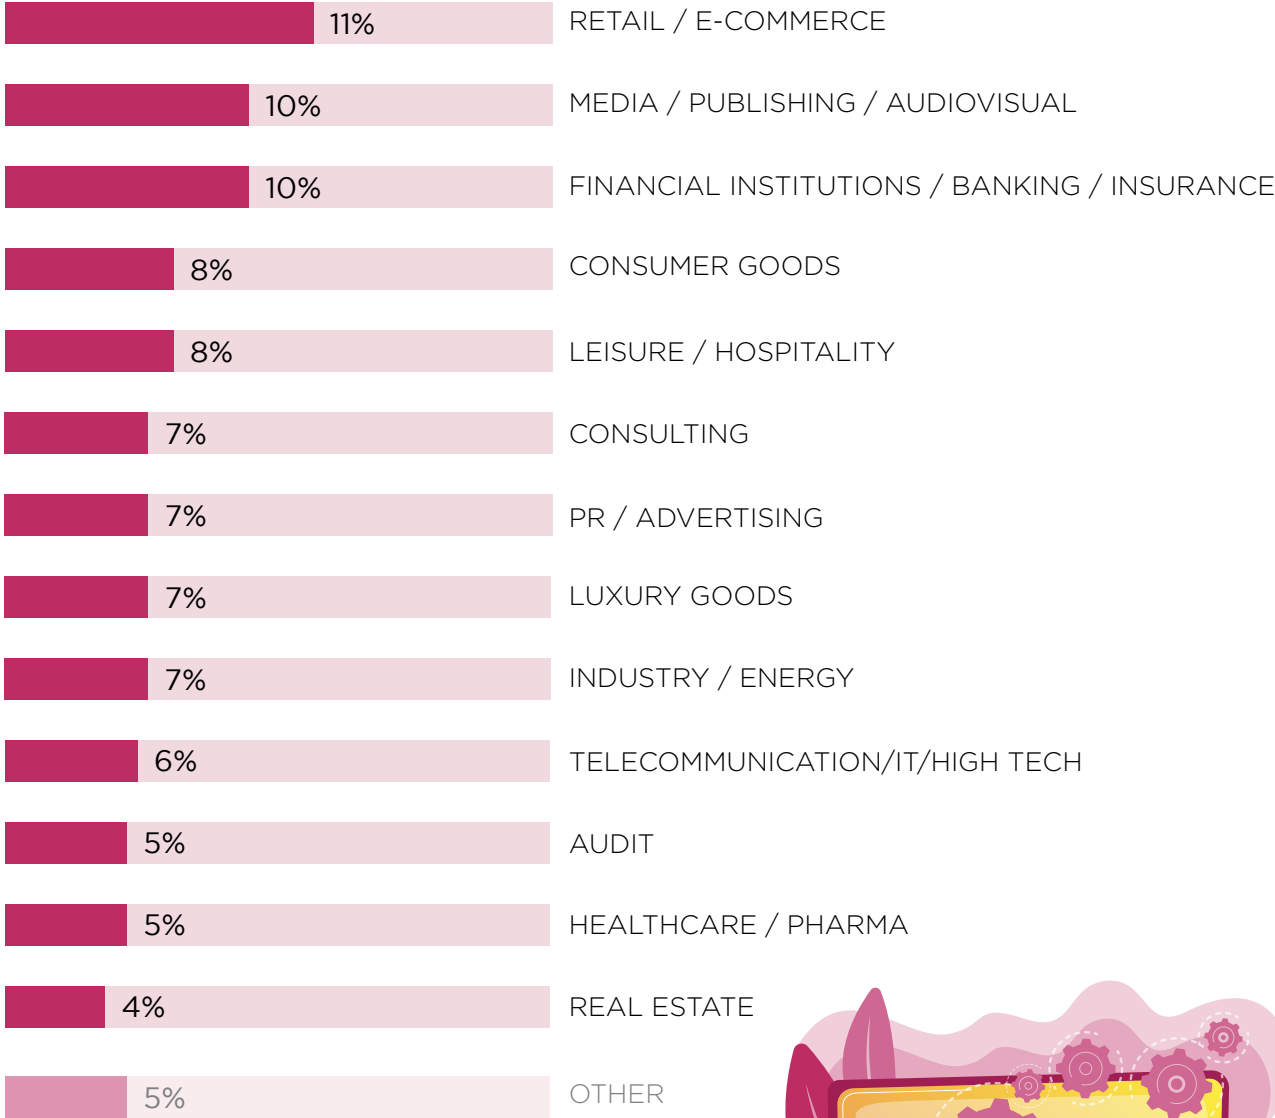

# KEY EMPLOYMENT FIGURES

## INTERNATIONAL MOBILITY GRADUATES ACCEPTED JOBS IN 26 COUNTRIES

**86%**  
OF JOBS HAVE AN  
INTERNATIONAL  
SCOPE

**36%**  
OF GRADUATES  
WORK OUTSIDE  
THEIR HOME  
COUNTRY

**25%**  
OF INTERNATIONAL  
GRADUATES WORK  
OUTSIDE THEIR HOME  
COUNTRY

# PLACEMENT STATISTICS: SECTOR

## TOP LOCATIONS

- |            |                |
|------------|----------------|
| 1) FRANCE  | 4) LUXEMBOURG  |
| 2) MONACO  | 5) UK          |
| 3) GERMANY | 6) SWITZERLAND |