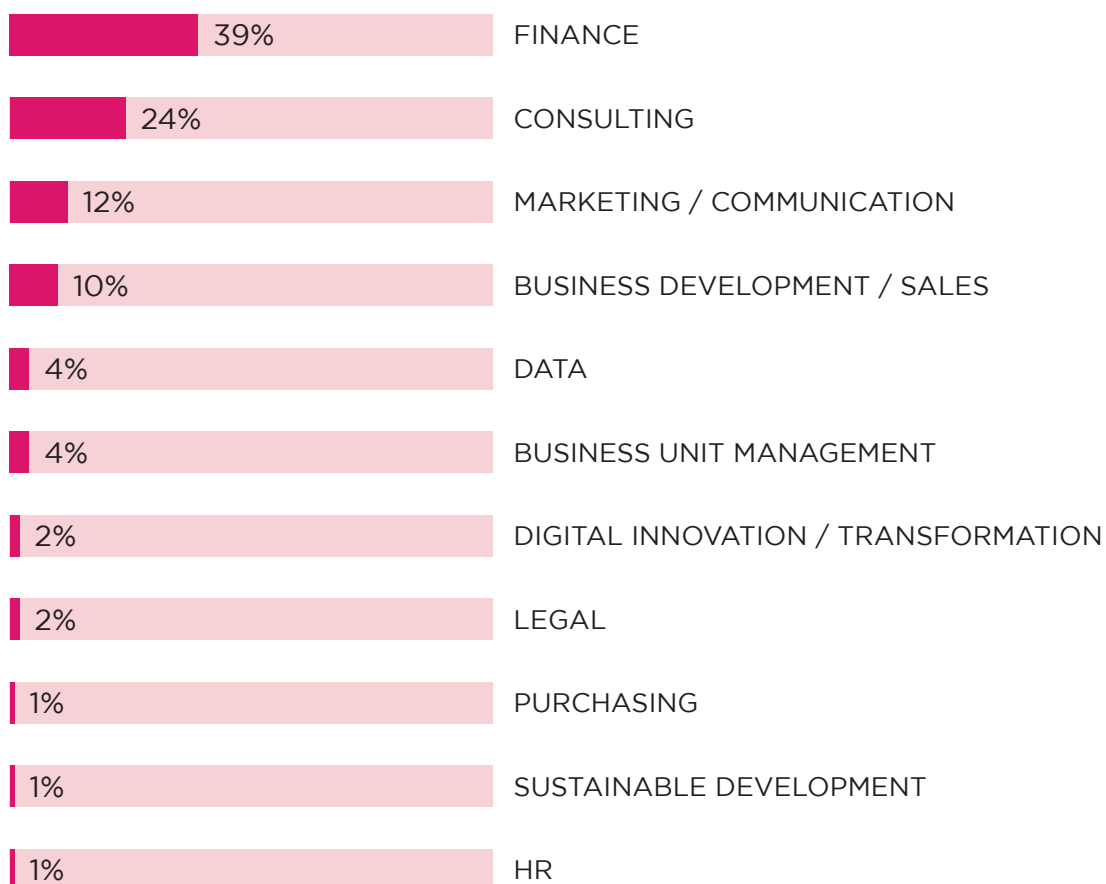

77%

OF JOBS HAVE AN INTERNATIONAL SCOPE

PLACEMENT STATISTICS: SECTORS

PLACEMENT STATISTICS: FUNCTIONS

39%
IN FINANCE

24%
IN CONSULTING

12%
IN MARKETING /
COMMUNICATIONS

10%
IN BUSINESS
DEVELOPMENT /
SALES

TOP 5 COUNTRIES

- #1** FRANCE
- #2** UNITED KINGDOM
- #3** CHINA
- #4** GERMANY
- #5** LUXEMBOURG / USA

EMPLOYERS

TOP RECRUITERS

ACCENTURE / ACCURACY / ALVAREZ & MARSAL / AMAZON / BANK OF AMERICA MERRIL LYNCH / BEARINGPOINT / BLACKROCK / BLOOMBERG / BNP PARIBAS / CAPGEMINI / CHANEL / CITIGROUP / CREDIT AGRICOLE / CREDIT SUISSE / DANONE / DELOITTE / EIGHT ADVISORY / EY / FINCLEY CONSULTING / HSBC / JP MORGAN / KPMG / L'OREAL / LVMH / MAZARS / MCKINSEY & COMPANY / MORGAN STANLEY / NATIXIS / NOMURA / ORESYS / PIMCO / PROCTER & GAMBLE / PWC / RICHEMONT / ROTHSCHILD & CO / SCHNEIDER ELECTRIC / SIA PARTNERS / SOCIETE GENERALE / TOTAL / UNIBAIL RODAMCO WESTFIELD / WAVESTONE