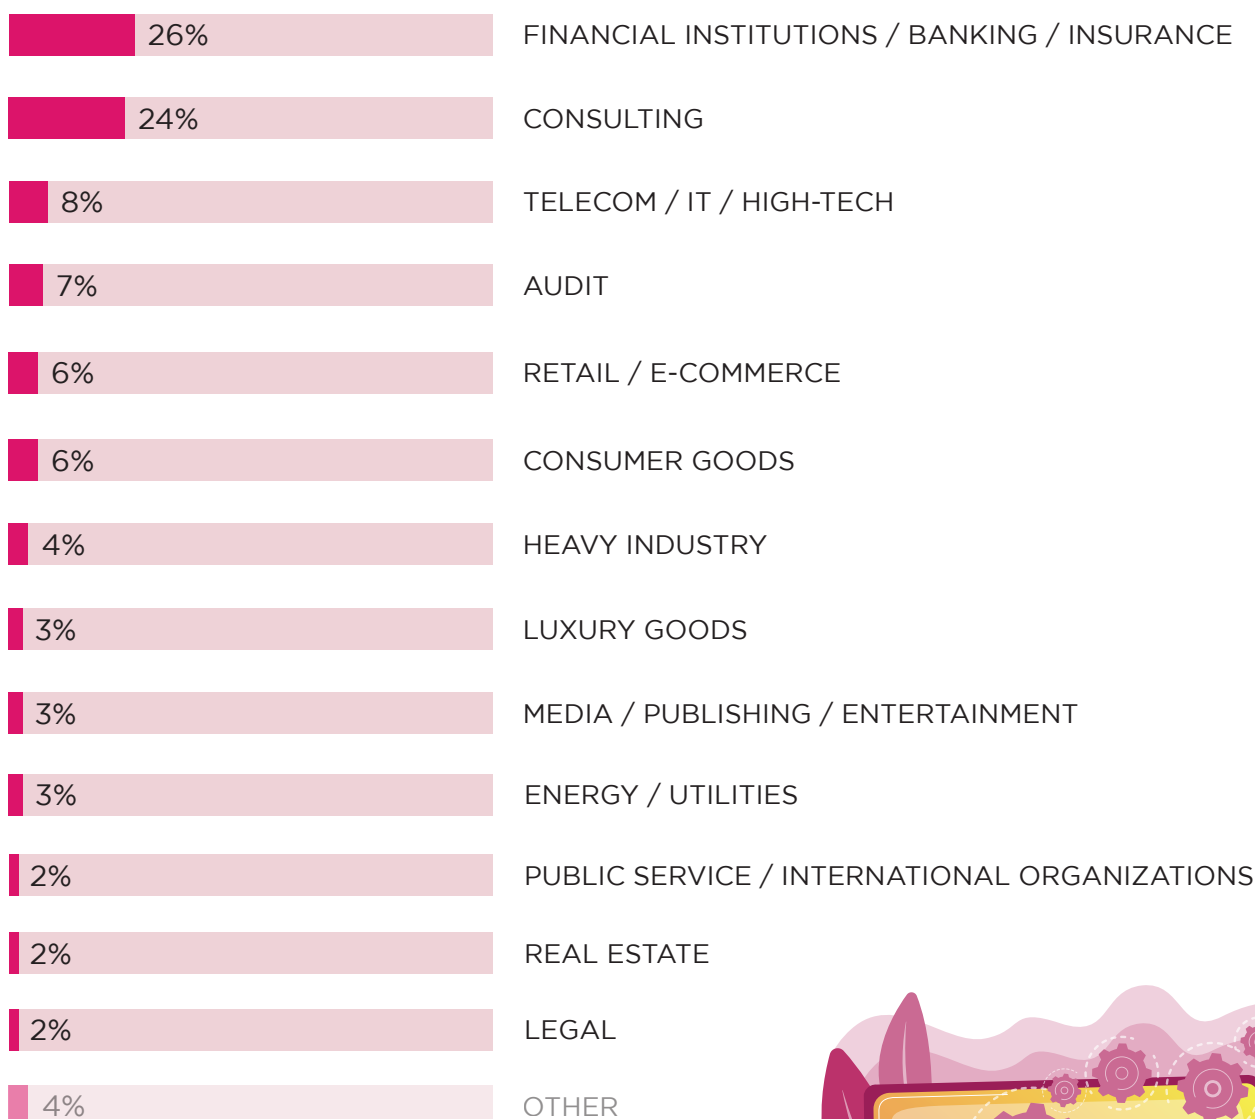

ROMANIA
RUSSIAN FEDERATION
SENEGAL
SOUTH KOREA
SPAIN
SWEDEN
TAIWAN
TUNISIA
TURKEY
UNITED KINGDOM
UNITED STATES
VIETNAM

KEY EMPLOYMENT FIGURES

INTERNATIONAL MOBILITY GRADUATES ACCEPTED JOBS IN 39 COUNTRIES

30%

OF JOBS ARE OUTSIDE OF FRANCE

34%

OF GRADUATES WORK OUTSIDE THEIR HOME COUNTRY

18%

OF FRENCH GRADUATES WORK ABROAD

76%

OF INTERNATIONAL GRADUATES WORK OUTSIDE THEIR HOME COUNTRY

77%

OF JOBS HAVE AN INTERNATIONAL SCOPE

PLACEMENT STATISTICS: SECTORS

PLACEMENT STATISTICS: FUNCTIONS

39%
IN FINANCE

24%
IN CONSULTING

12%
IN MARKETING /
COMMUNICATIONS

10%
IN BUSINESS
DEVELOPMENT /
SALES

TOP 5 COUNTRIES

- #1** FRANCE
- #2** UNITED KINGDOM
- #3** CHINA
- #4** GERMANY
- #5** LUXEMBOURG / USA

EMPLOYERS

TOP RECRUITERS

ACCENTURE / ACCURACY / ALVAREZ & MARSAL / AMAZON / BANK OF AMERICA MERRIL LYNCH / BEARINGPOINT / BLACKROCK / BLOOMBERG / BNP PARIBAS / CAPGEMINI / CHANEL / CITIGROUP / CREDIT AGRICOLE / CREDIT SUISSE / DANONE / DELOITTE / EIGHT ADVISORY / EY / FINCLEY CONSULTING / HSBC / JP MORGAN / KPMG / L'OREAL / LVMH / MAZARS / MCKINSEY & COMPANY / MORGAN STANLEY / NATIXIS / NOMURA / ORESYS / PIMCO / PROCTER & GAMBLE / PWC / RICHEMONT / ROTHSCHILD & CO / SCHNEIDER ELECTRIC / SIA PARTNERS / SOCIETE GENERALE / TOTAL / UNIBAIL RODAMCO WESTFIELD / WAVESTONE